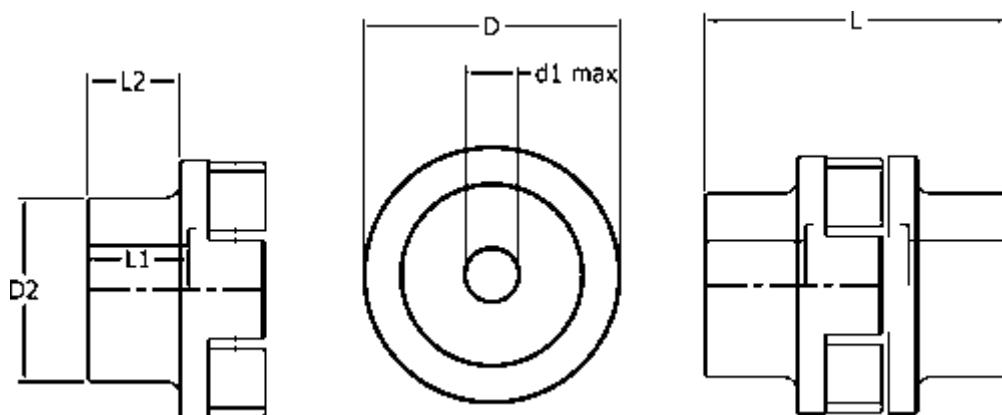

# Data Sheet

Article number: 3302200200

Description: Tschan Hub ST S200 part 200  
Maks. boring 95 mm

## Measures

|        |        |
|--------|--------|
| D      | = 200  |
| d1 max | = 95   |
| D2     | = 135  |
| L      | = 245  |
| L1     | = 99   |
| L2     | = 79.5 |